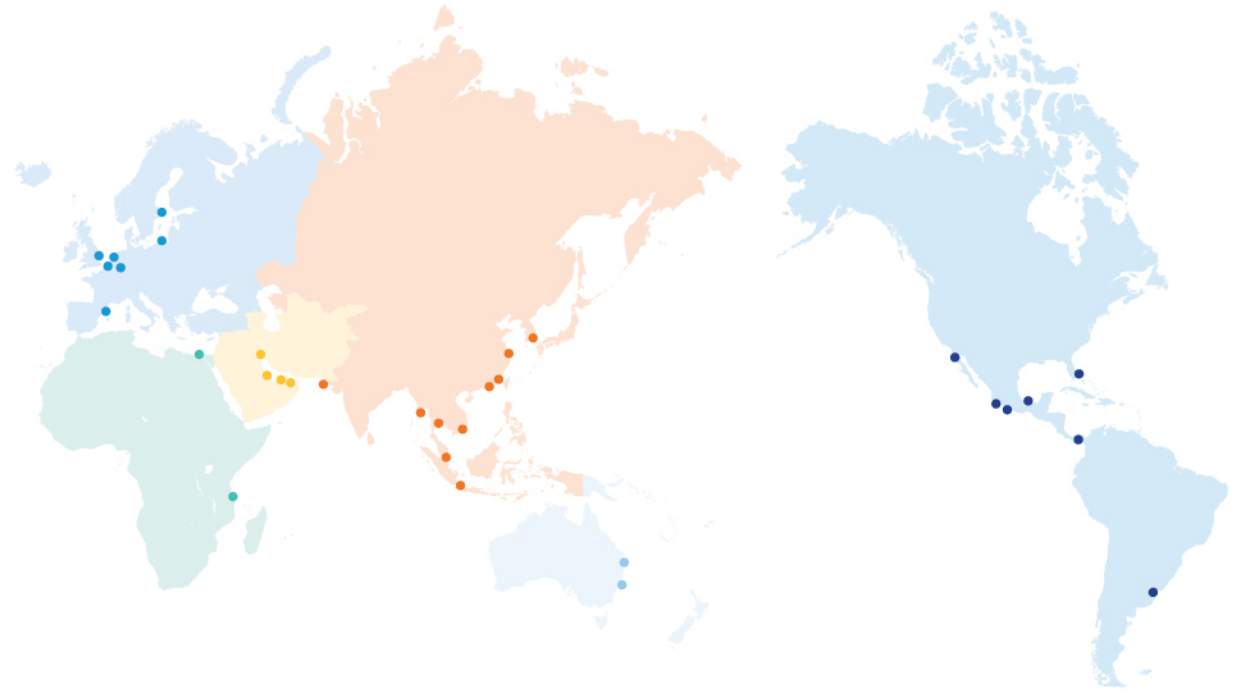

THE WORLD OF HUTCHISON PORTS

51 PORTS IN 26 COUNTRIES

EUROPE

BELGIUM

Willebroek

GERMANY

Duisburg

POLAND

Gdynia

SPAIN

Barcelona

SWEDEN

Stockholm

THE NETHERLANDS

Amsterdam ¹

Moerdijk

Basra

OMAN

Sohar

AFRICA

EGYPT

Alexandria

El Dekheila

SAUDI ARABIA

Buenos Aires

BAHAMAS

Freeport

MEXICO

Ensenada

Lazaro Cardenas

Manzanillo

Veracruz